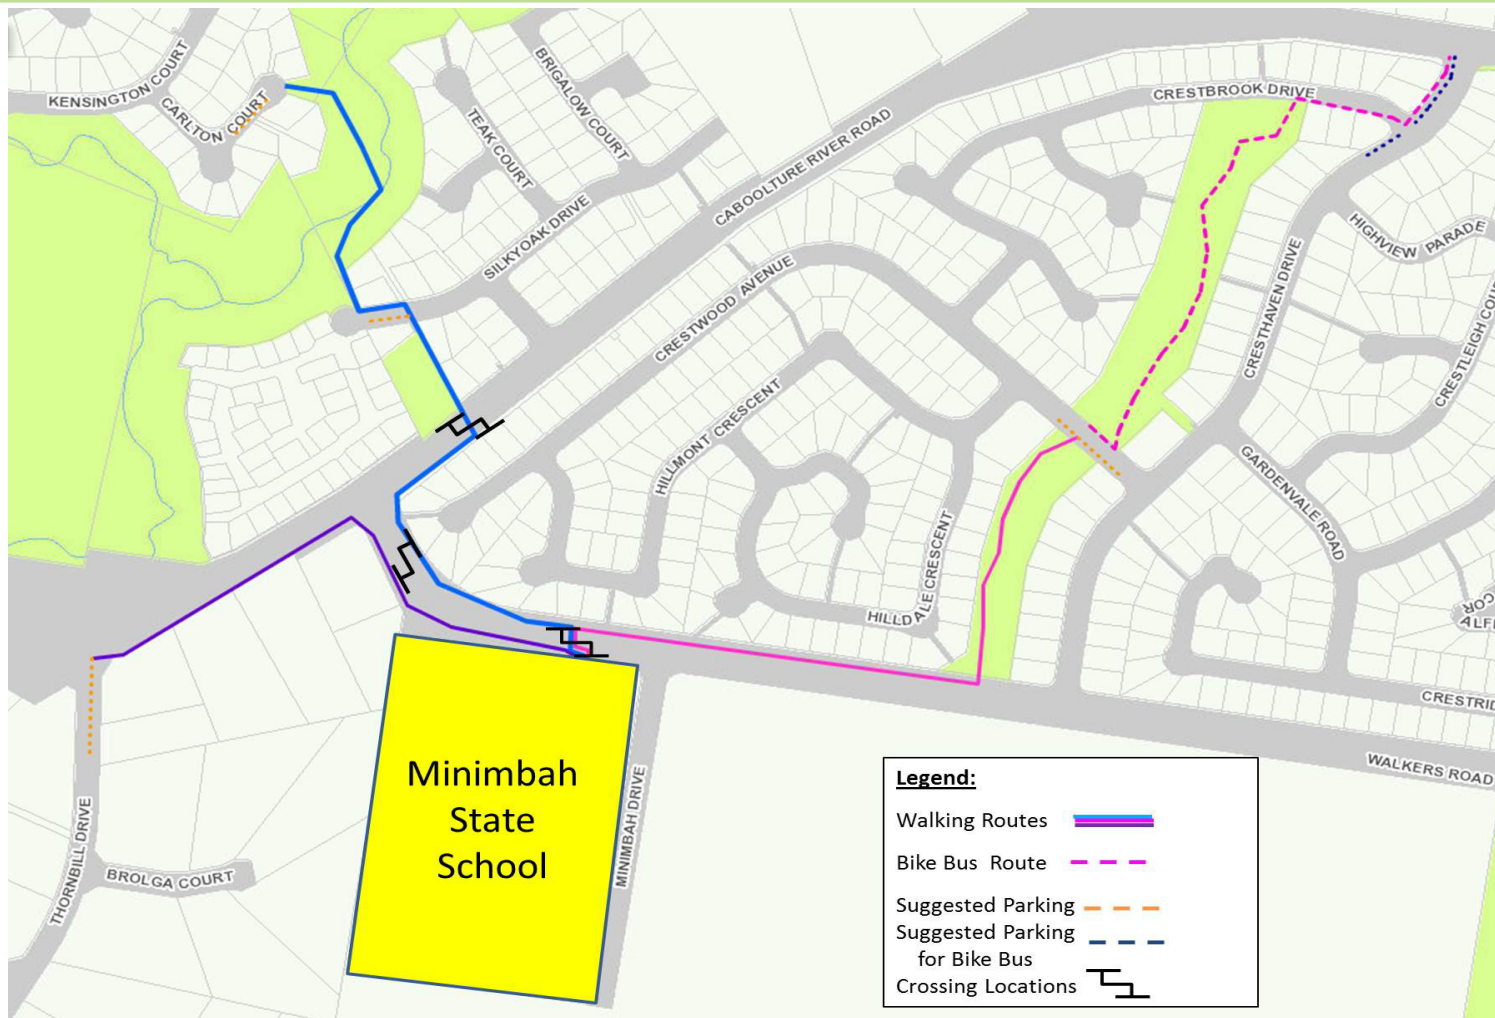

ROAD SAFETY

COMMUNITY PARTNERSHIP PROGRAM

Minimbah State School

Park, Walk 'n' Ride Map

June 2014

Moreton Bay Region
TravelChoice
Fitter, Greener, Smarter

Thornbill Drive 'JIVE'
500 metres
Estimated walking time 9 mins

Carlton Court 'SHUFFLE'
800 metres
Estimated walking time 15 mins

Crestwood Ave 'EXPRESS'
612 metres
Estimated walking time 11 mins

Minimbah Bike Bus
1.16 km
Estimated cycle time 11 mins
*Bike Bus route connects to Crestwood Ave 'EXPRESS'